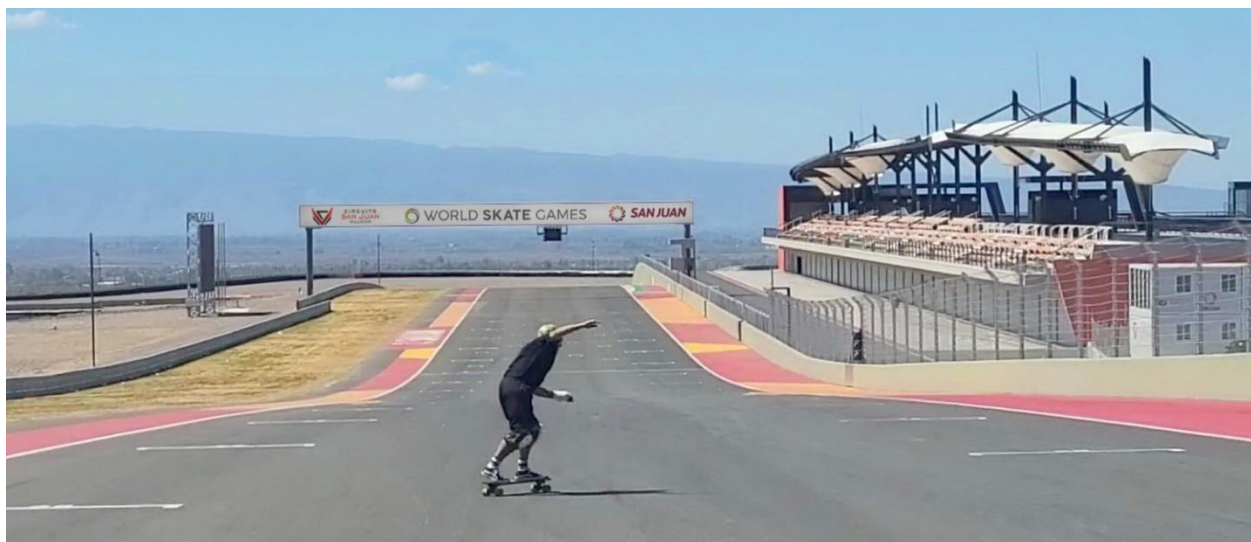

The Slalom World Championships with disciplines hybrid, special and tight will be held at the [“Circuito San Juan Villicum”](#):